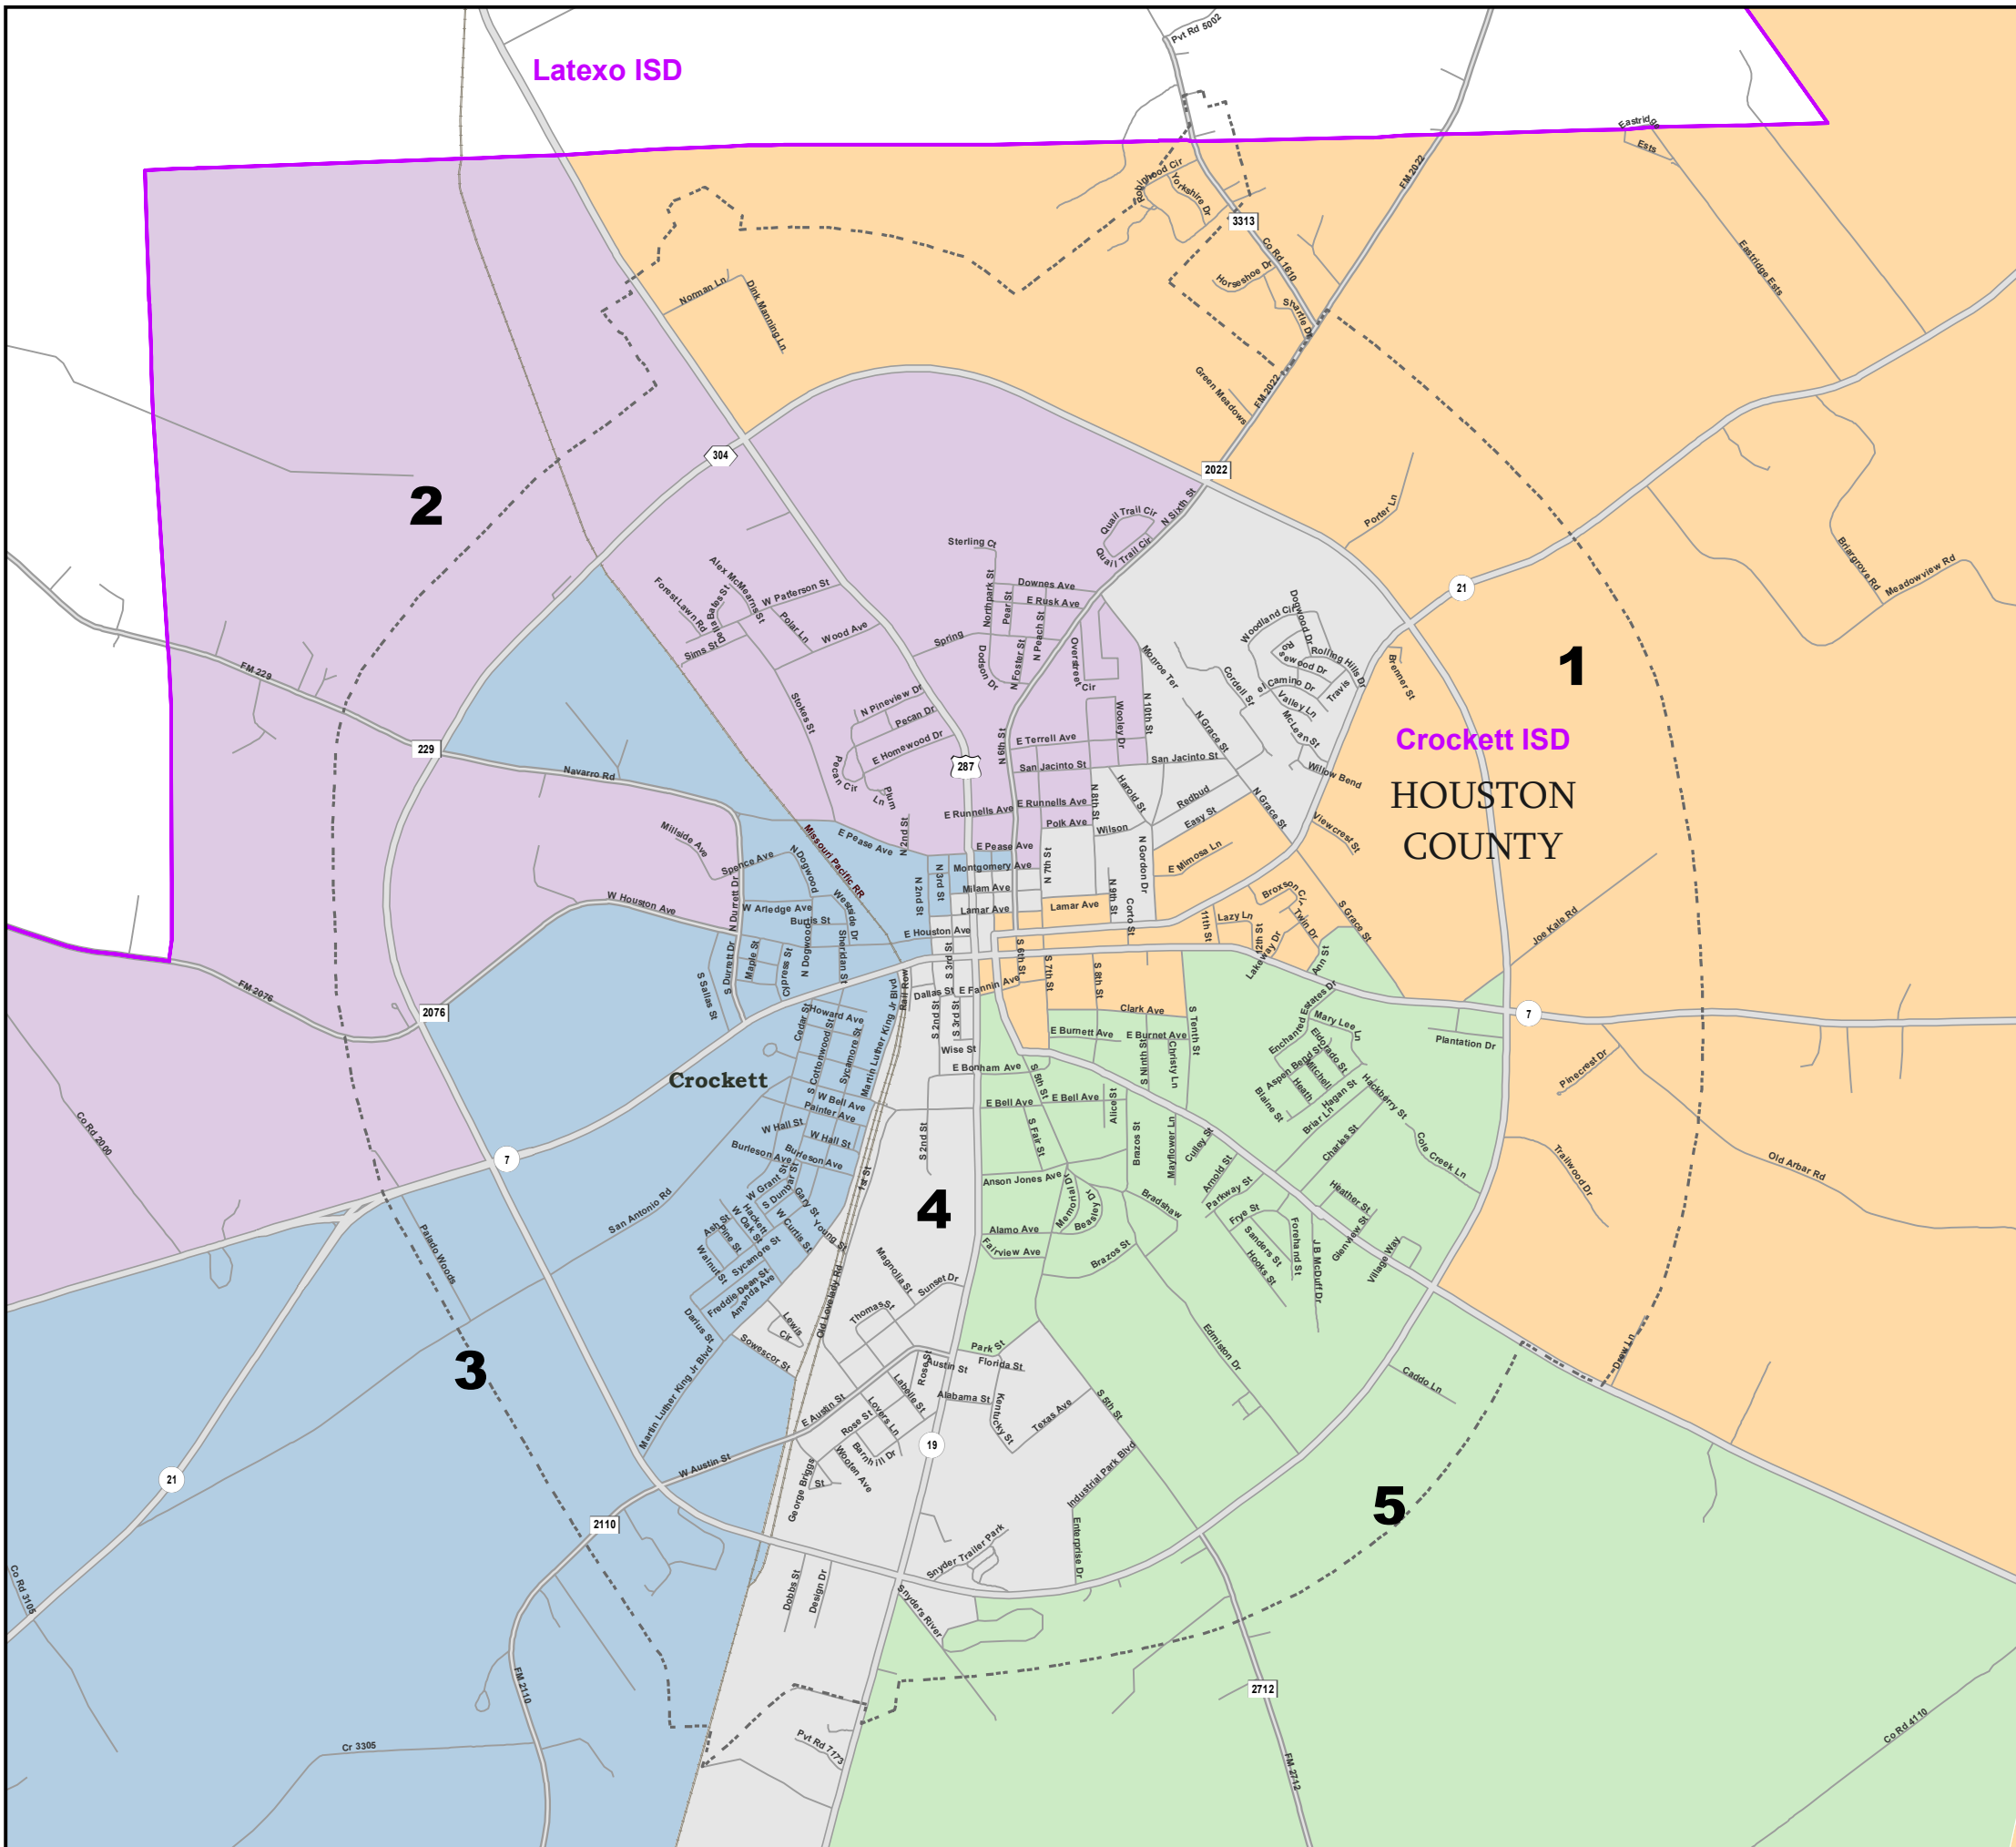

Latexo ISD

# CITY OF CROCKETT

## Crockett ISD Districts 1 - 5

-  School Districts 2021-2022
-  Cities
-  Census Designated Places (CDPs)
-  COUNTIES
-  PLANE2134

Boundaries other than for legislative, congressional, or State Board of Education districts are for informational purposes only and may be approximate.